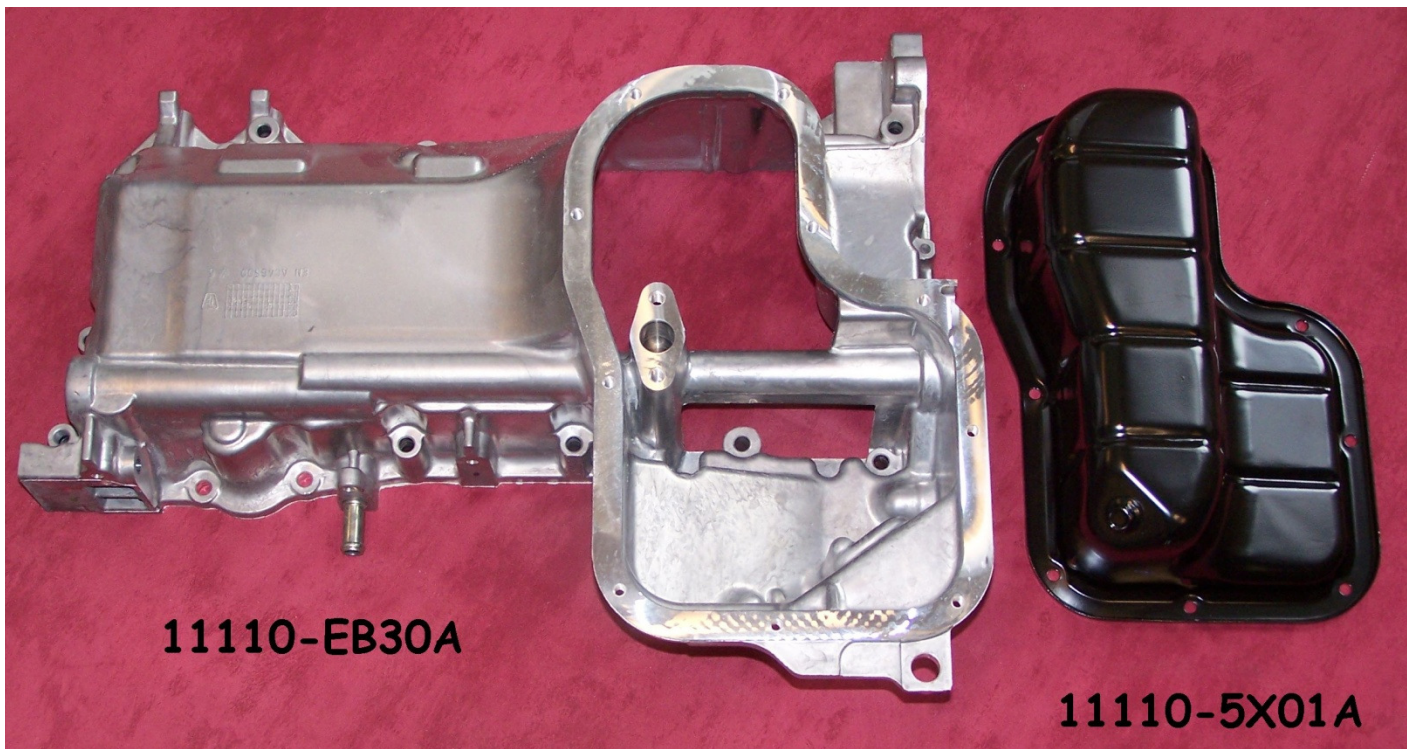

NEWS LETTER

Now available from stock

Aluminum carter and steel oil pan for Nissan Navara

		NISSAN					
		Cm ³	O.E. number		 mm		Wilmink part number
Navara (D40)	YD25DDTi	2.5 dCi 2488	11110-EB30A 11110-5X01A	16	89	2005 →	SD11110-EB 30A SDNIS5X01A